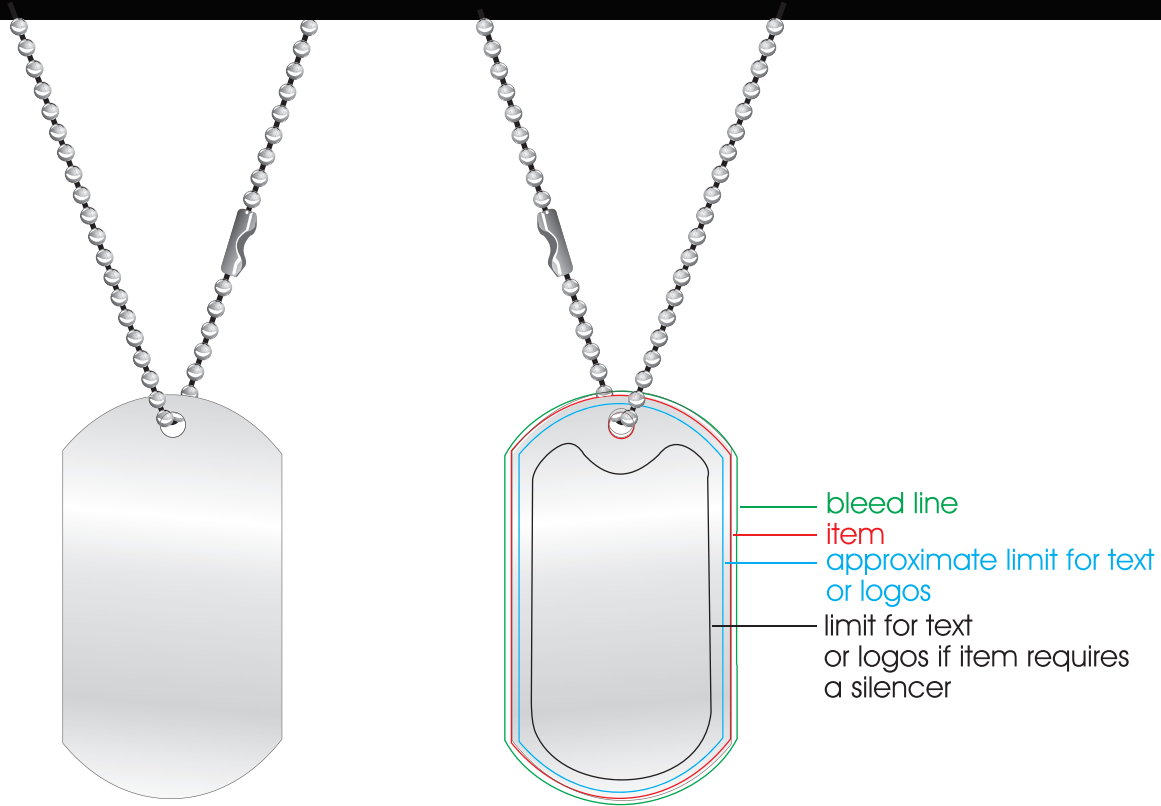

Item number: 85-28510
 Item description: Dog Tags
 with 23.5inch Silver Ball Chain

Please be mindful that any type smaller than 6 pt. may not print well. If your art contains letters smaller than this size, and the proof is approved, we are not responsible for poor imprint quality.

(6 pt.)

***Thank you for
 your business!***

***For best
 accuracy
 please print***

THIS SHOULD
 MEASURE
 ONE INCH

**THE DOTTED LINE REPRESENTS
 THE MAXIMUM IMPRINT AREA. IT
 DOES NOT PRINT.**